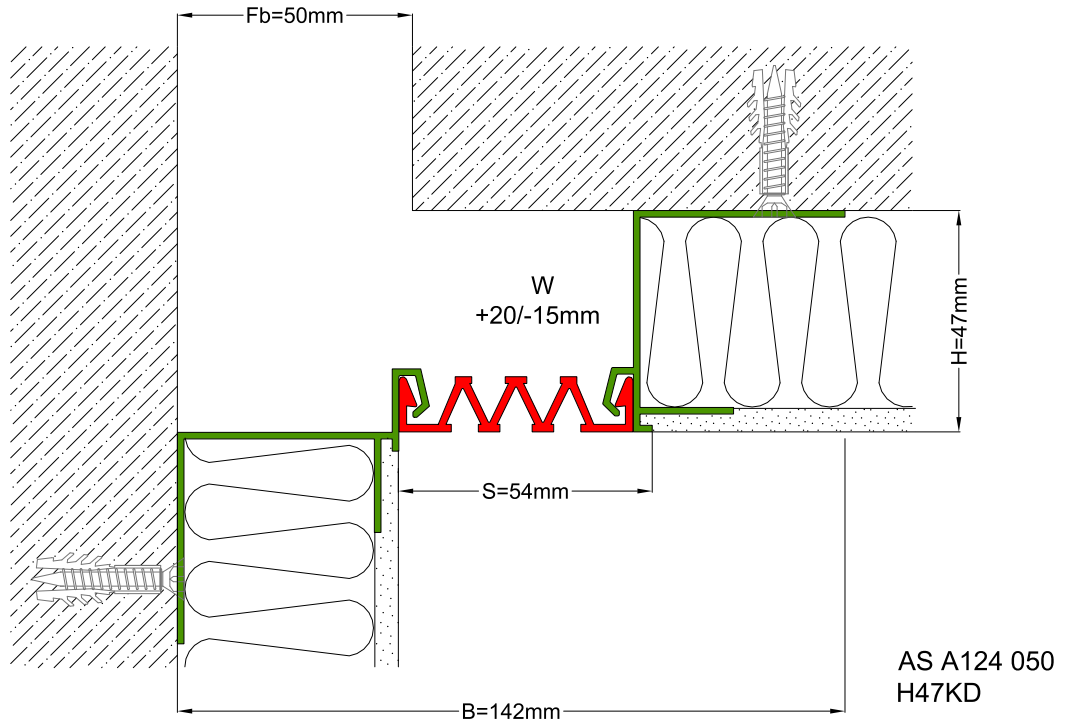

AS A124 flush mounted profile is specially designed for places with insulating board applications and can easily be installed by means of screws to all types of walls. Its ribbed elastomeric gasket gains the profile a remarkable movement ability and slide-in gasket system lets the profile to be used at facades. Profiles up to 150 mm gap are applied with single gasket while the wider ones are with double gaskets joined with a connector profile.

* Visuals are representative and the profile configuration may differ depending on the characteristics requested.

LOCATION	MODEL	GAP (Fb) mm	HEIGHT (H) MM	OVERALL WIDTH (B) mm	VISIBLE WIDTH (S) mm	MOVEMENT (W) mm	LOAD CAPACITY	STANDARD LENGTH (mt)
Wall to Wall	AS A124-030	30	47 / 57	120	38	+10 / - 6	N/A	3
	AS A124-050	50	47 / 57	140	58	+20 / -15	N/A	3
	AS A124-080	80	47 / 57	170	88	+40 / -30	N/A	3
	AS A124-100	100	47 / 57	190	108	+20 / -50	N/A	3
	AS A124-150	150	47 / 57	240	158	+30 / -80	N/A	3
	AS A124-200	200	47 / 57	290	208	+40 / -100	N/A	3
	AS A124-200M	200	47 / 57	290	208	+40 / -100	N/A	3

Note: Please ask for different sizes

Profil No Profile Number	AS A124 050	AS A124 050K
Fb (mm)	50	50
H (mm) yaklaşık approx.	47	47
W± (mm) yaklaşık approx.	+20/-15	+20/-15
Renk Color	Alüminyum: Natürel, Fitiller: Siyah, gri,diğer Aluminum: Natural,Inserts:Black,gre,y,others	
Malzeme Material	Alüminyum, EPDM Kauçuk(siyah),Termoplastik Kauçuk (gri ve diğer) Aluminum, EPDM Rubber(black),Thermoplastic Rubber (grey and others)	
Standart Uzunluk Standard Length	3	