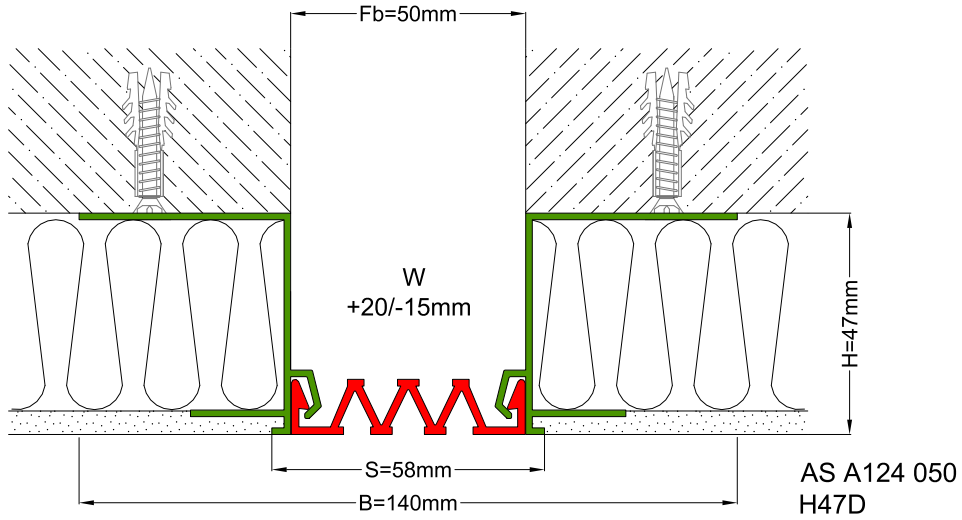

AS A124 flush mounted profile is specially designed for places with insulating board applications and can easily be installed by means of screws to all types of walls. Its ribbed elastomeric gasket gains the profile a remarkable movement ability and slide-in gasket system lets the profile to be used at facades. Profiles up to 150 mm gap are applied with single gasket while the wider ones are with double gaskets joined with a connector profile.

- Application Areas** : Outdoor / Wall
- Ideal for** : Shopping Malls, Airports, Residences, Hospitals, Hotels, Commercial & Public Buildings etc.
- Material** : Mill Finish Aluminum (Anodizing optional), EPDM (Only in Black Color) or TPE Gasket
- Aluminum Alloy** : 6063 AA-USA / EN AW 6063
- Optional Supplies** : Fire Barrier, Waterproof EPDM membrane

* Visuals are representative and the profile configuration may differ depending on the characteristics requested.

LOCATION	MODEL	GAP (Fb) mm	HEIGHT (H) MM	OVERALL WIDTH (B) mm	VISIBLE WIDTH (S) mm	MOVEMENT (W) mm	LOAD CAPACITY	STANDARD LENGTH (mt)
Wall to Wall	AS A124-030	30	47 / 57	120	38	+10 / - 6	N/A	3
	AS A124-050	50	47 / 57	140	58	+20 / -15	N/A	3
	AS A124-080	80	47 / 57	170	88	+40 / -30	N/A	3
	AS A124-100	100	47 / 57	190	108	+20 / -50	N/A	3
	AS A124-150	150	47 / 57	240	158	+30 / -80	N/A	3
	AS A124-200	200	47 / 57	290	208	+40 / -100	N/A	3
	AS A124-200M	200	47 / 57	290	208	+40 / -100	N/A	3

Note: Please ask for different sizes

Profil No Profile Number	AS A124 050	AS A124 050K
Fb (mm)	50	50
H (mm) yaklaşık approx.	47	47
W± (mm) yaklaşık approx.	+20/-15	+20/-15
Renk Color	Alüminyum: Natürel, Fitiller: Siyah, gri,diğer Aluminum: Natural,Inserts:Black,gre,y,others	
Malzeme Material	Alüminyum, EPDM Kauçuk(siyah),Termoplastik Kauçuk (gri ve diğer) Aluminum, EPDM Rubber(black),Thermoplastic Rubber (grey and others)	
Standart Uzunluk Standard Length	3	