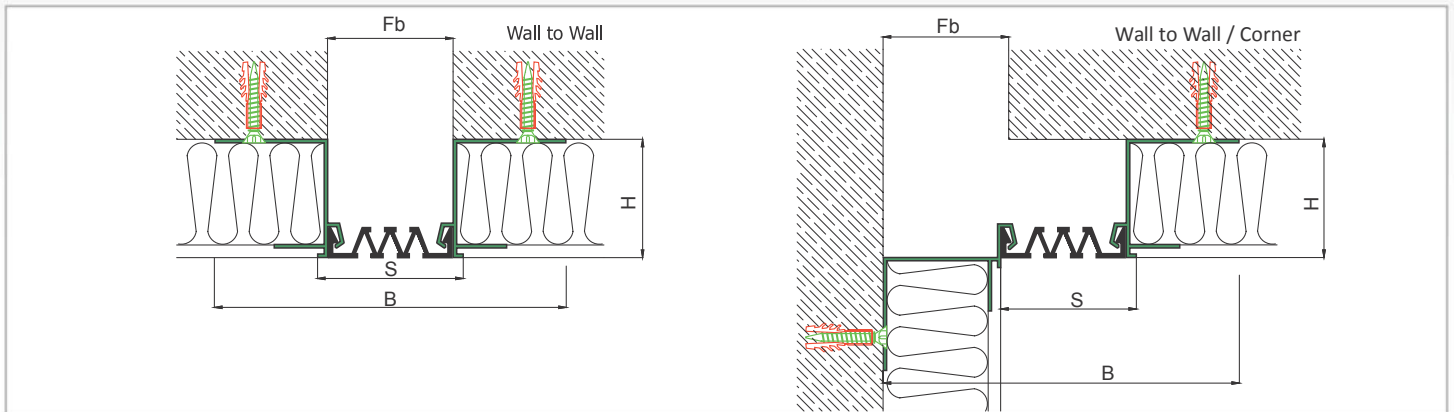

AS A124 flush mounted profile is specially designed for places with insulating board applications and can easily be installed by means of screws to all types of walls. Its ribbed elastomeric gasket gains the profile a remarkable movement ability and slide-in gasket system lets the profile to be used at facades. Profiles up to 150 mm gap are applied with single gasket while the wider ones are with double gaskets joined with a connector profile.

- Application Areas** : Outdoor / Wall
- Ideal for** : Shopping Malls, Airports, Residences, Hospitals, Hotels, Commercial & Public Buildings etc.
- Material** : Mill Finish Aluminum (Anodizing optional), EPDM (Only in Black Color) or TPE Gasket
- Aluminum Alloy** : 6063 AA-USA / EN AW 6063
- Optional Supplies** : Fire Barrier, Waterproof EPDM membrane

* Visuals are representative and the profile configuration may differ depending on the characteristics requested.

LOCATION	MODEL	GAP (Fb) mm	HEIGHT (H) MM	OVERALL WIDTH (B) mm	VISIBLE WIDTH (S) mm	MOVEMENT (W) mm	LOAD CAPACITY	STANDARD LENGTH (mt)
Wall to Wall	AS A124-030	30	47 / 57	120	38	+10 / - 6	N/A	3
	AS A124-050	50	47 / 57	140	58	+20 / -15	N/A	3
	AS A124-080	80	47 / 57	170	88	+40 / -30	N/A	3
	AS A124-100	100	47 / 57	190	108	+20 / -50	N/A	3
	AS A124-150	150	47 / 57	240	158	+30 / -80	N/A	3
	AS A124-200	200	47 / 57	290	208	+40 / -100	N/A	3
	AS A124-200M	200	47 / 57	290	208	+40 / -100	N/A	3

Note: Please ask for different sizes

Profil No Profile Number	AS A124 050	AS A124 050K
Fb (mm)	50	50
H (mm) yaklaşık approx.	47	47
W± (mm) yaklaşık approx.	+20/-15	+20/-15
Renk Color	Alüminyum: Natürel, Fitiller: Siyah, gri,diğer Aluminum: Natural,Inserts:Black,gre,y,others	
Malzeme Material	Alüminyum, EPDM Kauçuk(siyah),Termoplastik Kauçuk (gri ve diğer) Aluminum, EPDM Rubber(black),Thermoplastic Rubber (grey and others)	
Standart Uzunluk Standard Length	3	