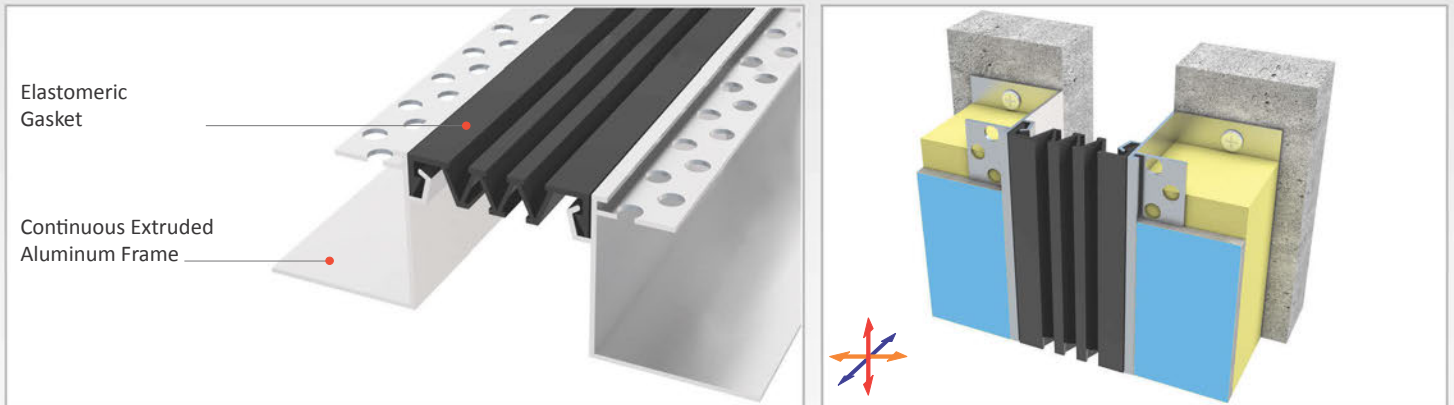

AS A124 flush mounted profile is specially designed for places with insulating board applications and can easily be installed by means of screws to all types of walls. Its ribbed elastomeric gasket gains the profile a remarkable movement ability and slide-in gasket system lets the profile to be used at facades. Profiles up to 150 mm gap are applied with single gasket while the wider ones are with double gaskets joined with a connector profile.

- Application Areas** : Outdoor / Wall
- Ideal for** : Shopping Malls, Airports, Residences, Hospitals, Hotels, Commercial & Public Buildings etc.
- Material** : Mill Finish Aluminum (Anodizing optional), EPDM (Only in Black Color) or TPE Gasket
- Aluminum Alloy** : 6063 AA-USA / EN AW 6063
- Optional Supplies** : Fire Barrier, Waterproof EPDM membrane

* Visuals are representative and the profile configuration may differ depending on the characteristics requested.

LOCATION	MODEL	GAP (Fb) mm	HEIGHT (H) MM	OVERALL WIDTH (B) mm	VISIBLE WIDTH (S) mm	MOVEMENT (W) mm	LOAD CAPACITY	STANDARD LENGTH (mt)
Wall to Wall	AS A124-030	30	47 / 57	120	38	+10 / - 6	N/A	3
	AS A124-050	50	47 / 57	140	58	+20 / -15	N/A	3
	AS A124-080	80	47 / 57	170	88	+40 / -30	N/A	3
	AS A124-100	100	47 / 57	190	108	+20 / -50	N/A	3
	AS A124-150	150	47 / 57	240	158	+30 / -80	N/A	3
	AS A124-200	200	47 / 57	290	208	+40 / -100	N/A	3
	AS A124-200M	200	47 / 57	290	208	+40 / -100	N/A	3

Note: Please ask for different sizes

Profil No Profile Number	AS A124 050	AS A124 050K
Fb (mm)	50	50
H (mm) yaklaşık approx.	47	47
W± (mm) yaklaşık approx.	+20/-15	+20/-15
Renk Color	Alüminyum: Natürel, Fitiller: Siyah, gri,diğer Aluminum: Natural,Inserts:Black,gre,y,others	
Malzeme Material	Alüminyum, EPDM Kauçuk(siyah),Termoplastik Kauçuk (gri ve diğer) Aluminum, EPDM Rubber(black),Thermoplastic Rubber (grey and others)	
Standart Uzunluk Standard Length	3	